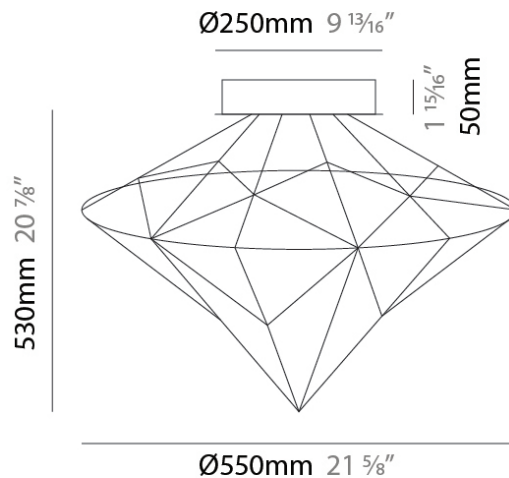

NOBILIS SURFACE

D102034-

base number   LED   Color   Finish
Dimming   Temperature   Options

1. To build a product code in our configurator select the specify button on the base model # product page
2. To build a manual product code on this datasheet choose from the options listed below in blue font and add the suffix to the base model #

GENERAL

Series: Nobilis
Brand: Quasar
Division: Design
Mounting Type: Surface
Mounting Location: Ceiling
Subcategory: Ambient

PHYSICAL

Shape: Abstract
Diameter (mm): 550
Diameter (in): 21 ⁵/₈
Height (mm): 530
Height (in): 20 ⁷/₈
Light Distribution: Omnidirectional
Weight (kg): 3
[Fixture Finish: NIC / BRA / BBR](#)
Fixture Material: Metal
Upon Request: Custom Sizes

ELECTRICAL

Number of Lamps: 52
Lamp Type: LED Retrofit
Input Wattage (W): 17.2
Bulb Included: Bulb Included
Max. Wattage Per Lamp (W): 0.33
Lamp Base: E10
[Dimming: Non-Dimming / Phase Dimming (120vac Only)](#)
Driver Included: Yes
Driver Location: Integrated
Driver Type: Constant Voltage - Universal
Driver Class: Class 2
Input Voltage (V): 120 - 277
Output Voltage (V): 12

LED

[Color Temperature (°K): 2600 / 3000 / 3500](#)
Max. Delivered Lumen (lm): 1541
CRI: >90 CRI
Lamp Life (hrs): 50000

OPTICAL

RATINGS AND CERTIFICATIONS

Certified By: Certified for North American Standards
IP rating: IP20

PROJECT
TYPE
SPECIFIER
QUANTITY
DATE