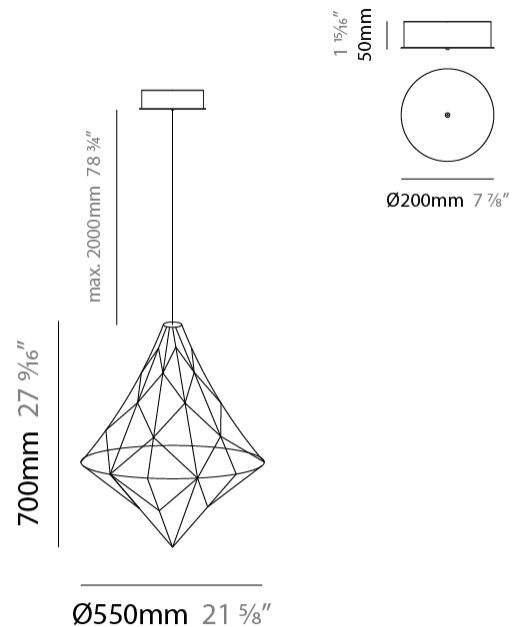

GENERAL

Series: Nobilis
Brand: Quasar
Division: Design
Mounting Type: Suspension
Mounting Location: Ceiling
Subcategory: Ambient

PHYSICAL

Shape: Abstract
Diameter (mm): 550
Diameter (in): 21 ⁵/₈"
Height (mm): 700
Height (in): 27 ⁹/₁₆"
Max. Overall Height (mm): 2200
Max. Overall Height (in): 86 ⁵/₈"
Light Distribution: Omnidirectional
Weight (kg): 2
Weight (lbs): 4.41
Fixture Finish: [NIC / BRA / BBR](#)
Fixture Material: Metal
Cable Details: 2000mm Cable
Upon Request: Custom Sizes

ELECTRICAL

Number of Lamps: 67
Lamp Type: LED Retrofit
Input Wattage (W): 22.11
Bulb Included: Bulb Included
Max. Wattage Per Lamp (W): 0.33
Lamp Base: E10
[Dimming: Non-Dimming / Phase Dimming (120vac Only)](#)
Driver Included: Yes
Driver Location: Integrated
Driver Type: Constant Voltage - 120/277Vac
Driver Class: Class 2
Input Voltage (V): 120 - 277
Output Voltage (V): 12
Lamp Voltage (V): 12
Upon Request: (Not included - see components) Integral: 0-10Vdc dimming

LED

[Color Temperature (°K): 2600 / 3000 / 3500](#)
Max. Delivered Lumen (lm): 1541
CRI: >90 CRI
Lamp Life (hrs): 50000

OPTICAL

RATINGS AND CERTIFICATIONS

Certified By: Certified for North American Standards
IP rating: IP20

PROJECT
TYPE
SPECIFIER
QUANTITY
DATE